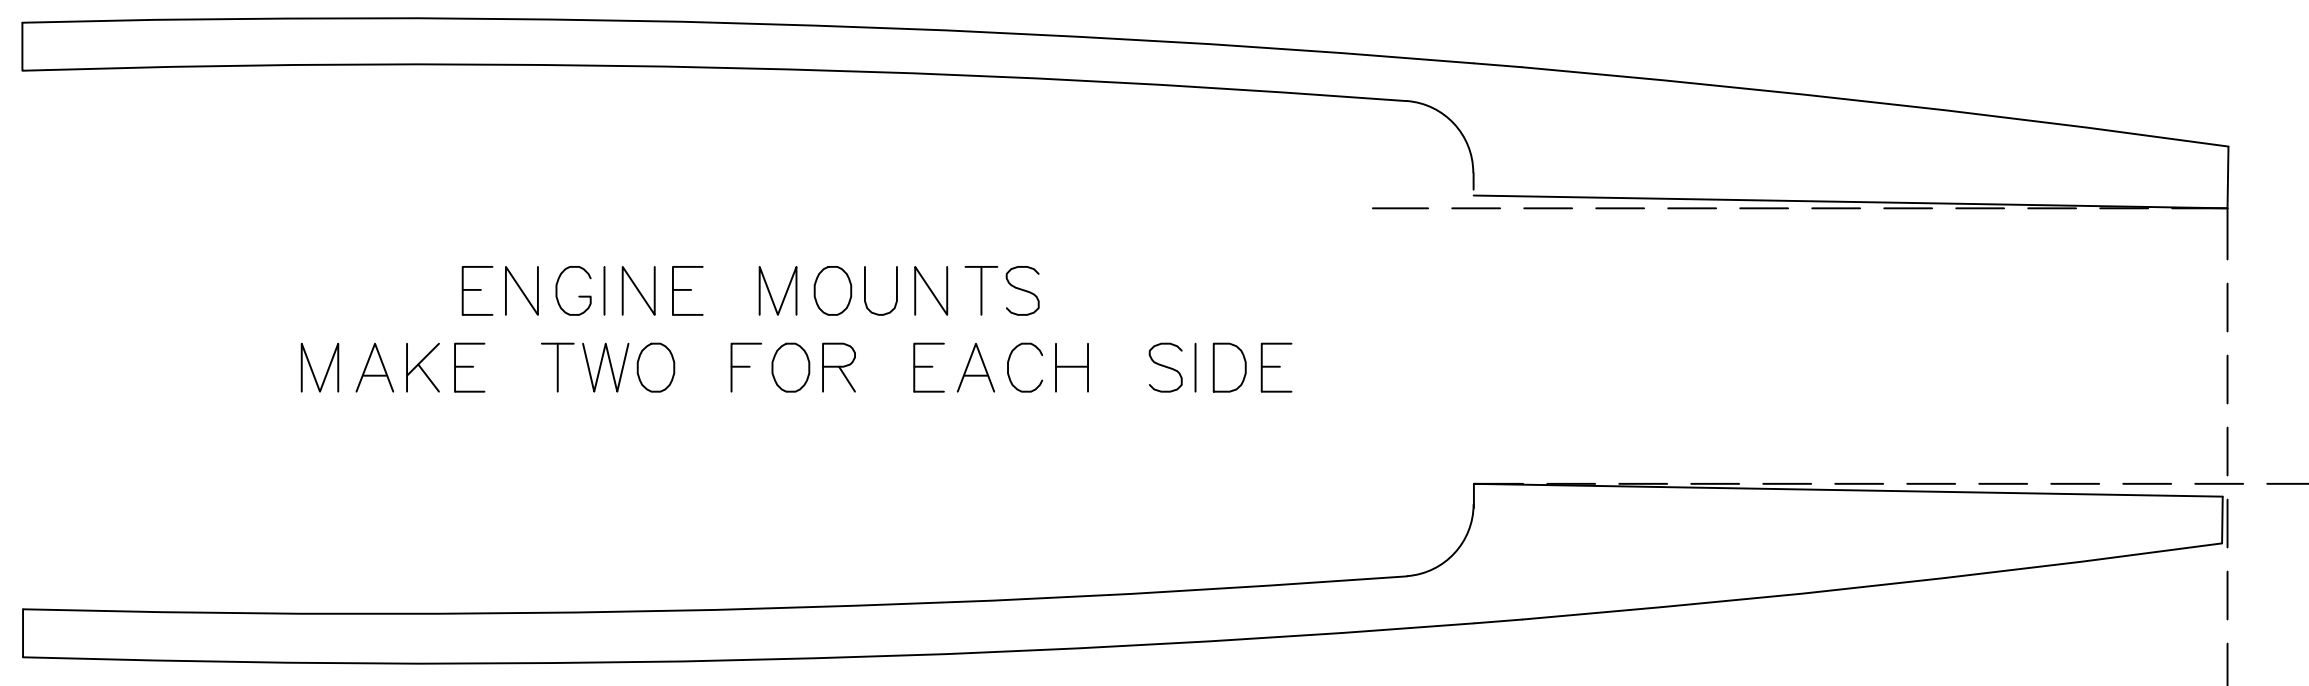

FOR PLUG WINGS
TUBE SIZE 3/4"

ENGINE MOUNTS
MAKE TWO FOR EACH SIDE

USE FOR CENTER JOINED WING

<i>Jim Whitley's</i> DADDY RABBIT	
SCALE 1" = 1"	4 of 5
REV. 1.4	DRAWN BY ED HARTLEY 01/18/92