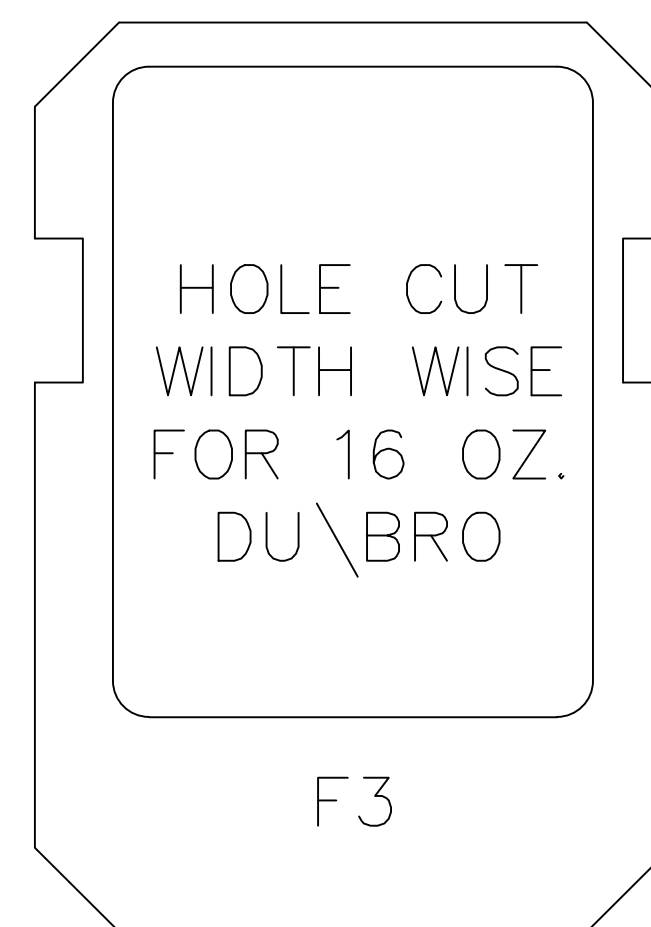

THE DISTRIBUTION OF THESE PRINTS IS WITH THE GRACIOUS PERMISSION OF MR. JIM WHITLEY. JIM IS AN OLD FRIEND AND HAS ALWAYS FOUND TIME FOR ANYONE WHO NEEDED HELP OF JUST WANTED TO CHAT. DURING THE MANY YEARS I HAVE KNOWN JIM, I HAVE NEVER SEEN HIM KEEP MODEL AIRPLANE SECRETS. HE WILL ANSWER ANY QUESTIONS YOU ASK, HONESTLY AND TRUTHFULLY. IT CAME AS NO SURPRISE WHEN I ASKED HIS PERMISSION TO DO THESE PRINTS FOR SOUTHERN PATTERN ASSOCIATION FLYERS, JIM SAID, "DISTRIBUTE THEM TO ANYONE YOU WANT"! THIS IS A 1968 VERSION OF THE DADDY RABBIT.

Ed Hartley MA 156

SCALE FOR FORMERS
1" = 1"

Jim Whitley's
DADDY RABBIT

SCALE 1/2" = 1" 1 of 5

REV. 1.4 DRAWN BY ED HARTLEY
01/18/92